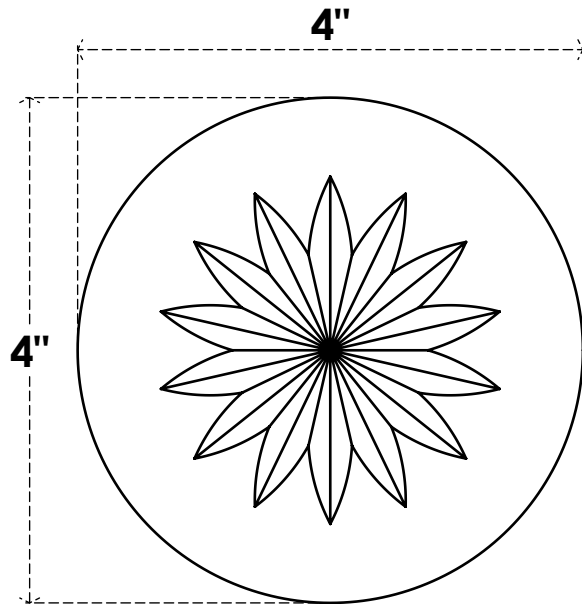

# ROSP040X040X050GRY09

4"W X 4"H X 1/2"P STANDARD GRAYSON FLOWER ROSETTE WITH SQUARE EDGE, ARCHITECTURAL GRADE PVC

**FRONT**

**SIDE**

EKENA MILLWORK  
2300 WEST MAIN ST.  
CLARKSVILLE, TX 75426  
TOLL FREE: 866-607-0453  
WWW.EKENAMILLWORK.COM