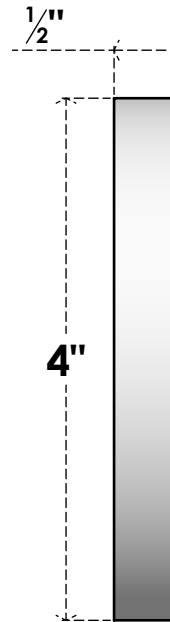

# ROSP040X040X050GRY09

4"W X 4"H X 1/2"P STANDARD GRAYSON FLOWER ROSETTE WITH SQUARE EDGE, ARCHITECTURAL GRADE PVC

**FRONT**

**SIDE**

EKENA MILLWORK  
2300 WEST MAIN ST.  
CLARKSVILLE, TX 75426  
TOLL FREE: 866-607-0453  
WWW.EKENAMILLWORK.COM

#### NOTES

1. INSTALLATION TO BE COMPLETED IN ACCORDANCE WITH MANUFACTURER'S SPECIFICATIONS.
2. DRAWING MAY NOT BE TO SCALE
3. THIS DRAWING IS INTENDED FOR DESIGN AND PLANNING PURPOSES ONLY.
4. ALL INFORMATION CONTAINED HEREIN WAS CURRENT AT THE TIME OF DEVELOPMENT BUT MUST BE REVIEWED AND APPROVED BY THE PRODUCT MANUFACTURER TO BE CONSIDERED ACCURATE.
5. ARCHITECTURAL GRADE PVC PRODUCTS ARE MADE FROM EXPANDED CELLULAR PVC AND COME NATURALLY WHITE BUT MAY BE PAINTED